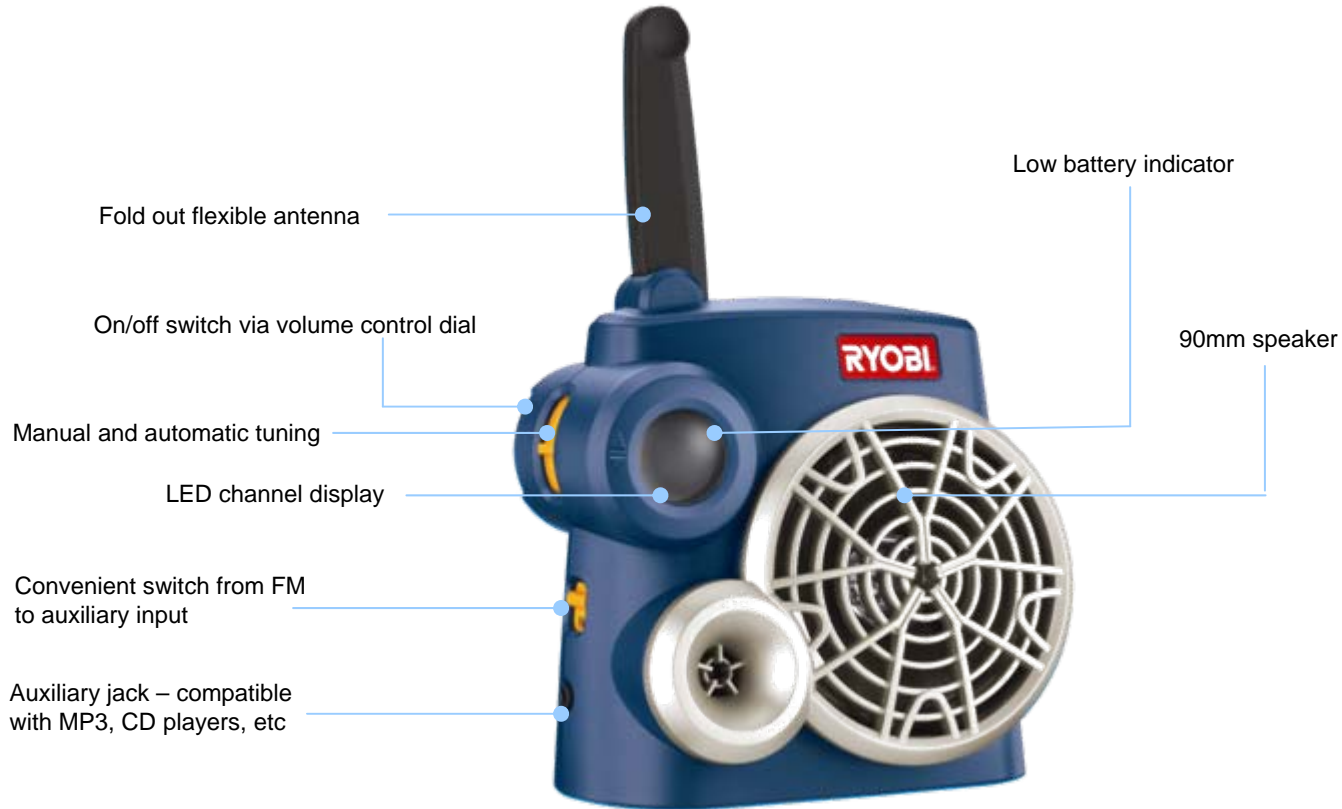

# CRA-180M

## 18v Radio

Included as standard:  
3.5mm auxiliary cable

### Specifications

Speaker Output: 3w  
Speaker Diameter: 90mm  
Frequency: 87.5 – 108FM MHz  
Weight: 0.52kg

**RYOBI**