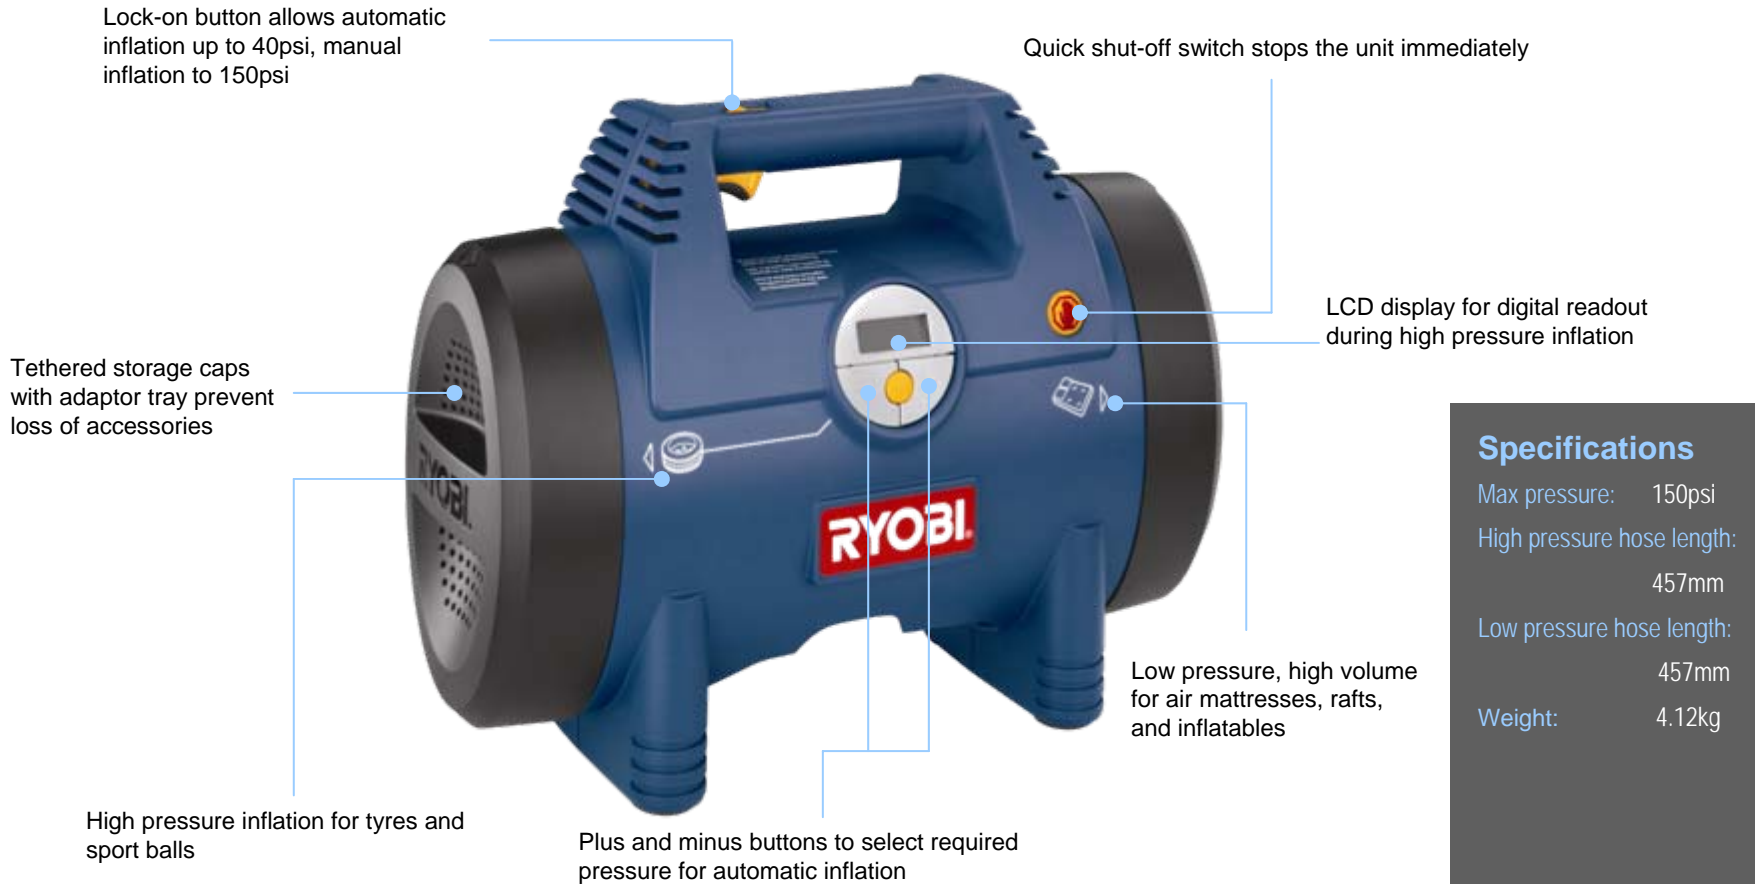

# CP-180M

## 18v Inflator

### Included as standard:

Sport ball needle, tapered adaptor, short valve adaptor, long valve removal tool, replacement fuse

### Specifications

Max pressure:	150psi
High pressure hose length:	457mm
Low pressure hose length:	457mm
Weight:	4.12kg

**RYOBI**