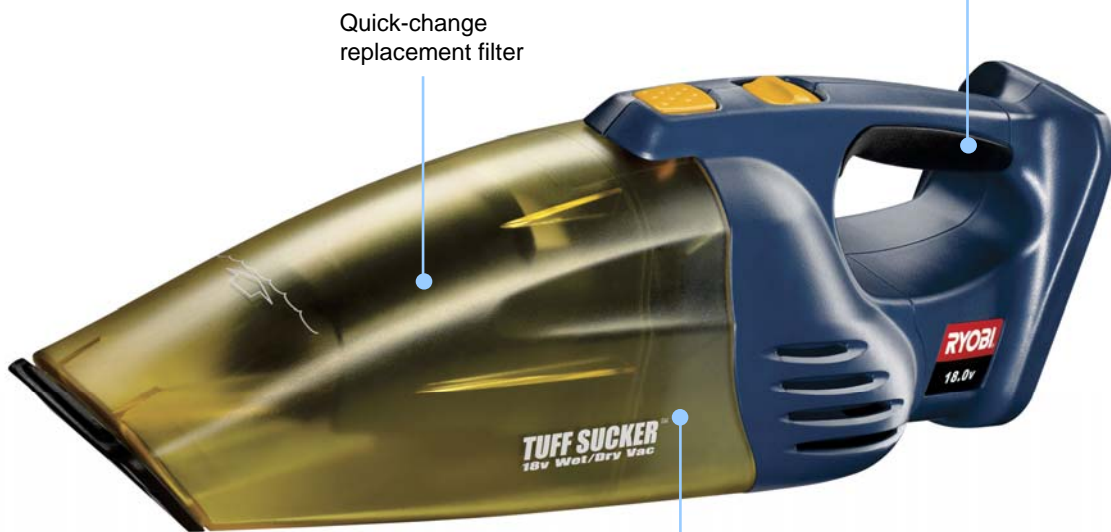

CHV-18WDM

18v Wet/Dry Hand Vac

Included as standard:

Crevice, brush and squeegee attachments and plug-in lanyard.

Cleans up both wet and dry spills

'Soft grip' overmould for improved grip and reduced vibration

Quick-change replacement filter

Easy-clean dust cup

Go anywhere fast cleaner

Specifications

Max. Air flow:	0.85m ³ /min
Collection capacity:	173ml
Weight:	0.86kg
Battery:	(Not Included)

RYOBI