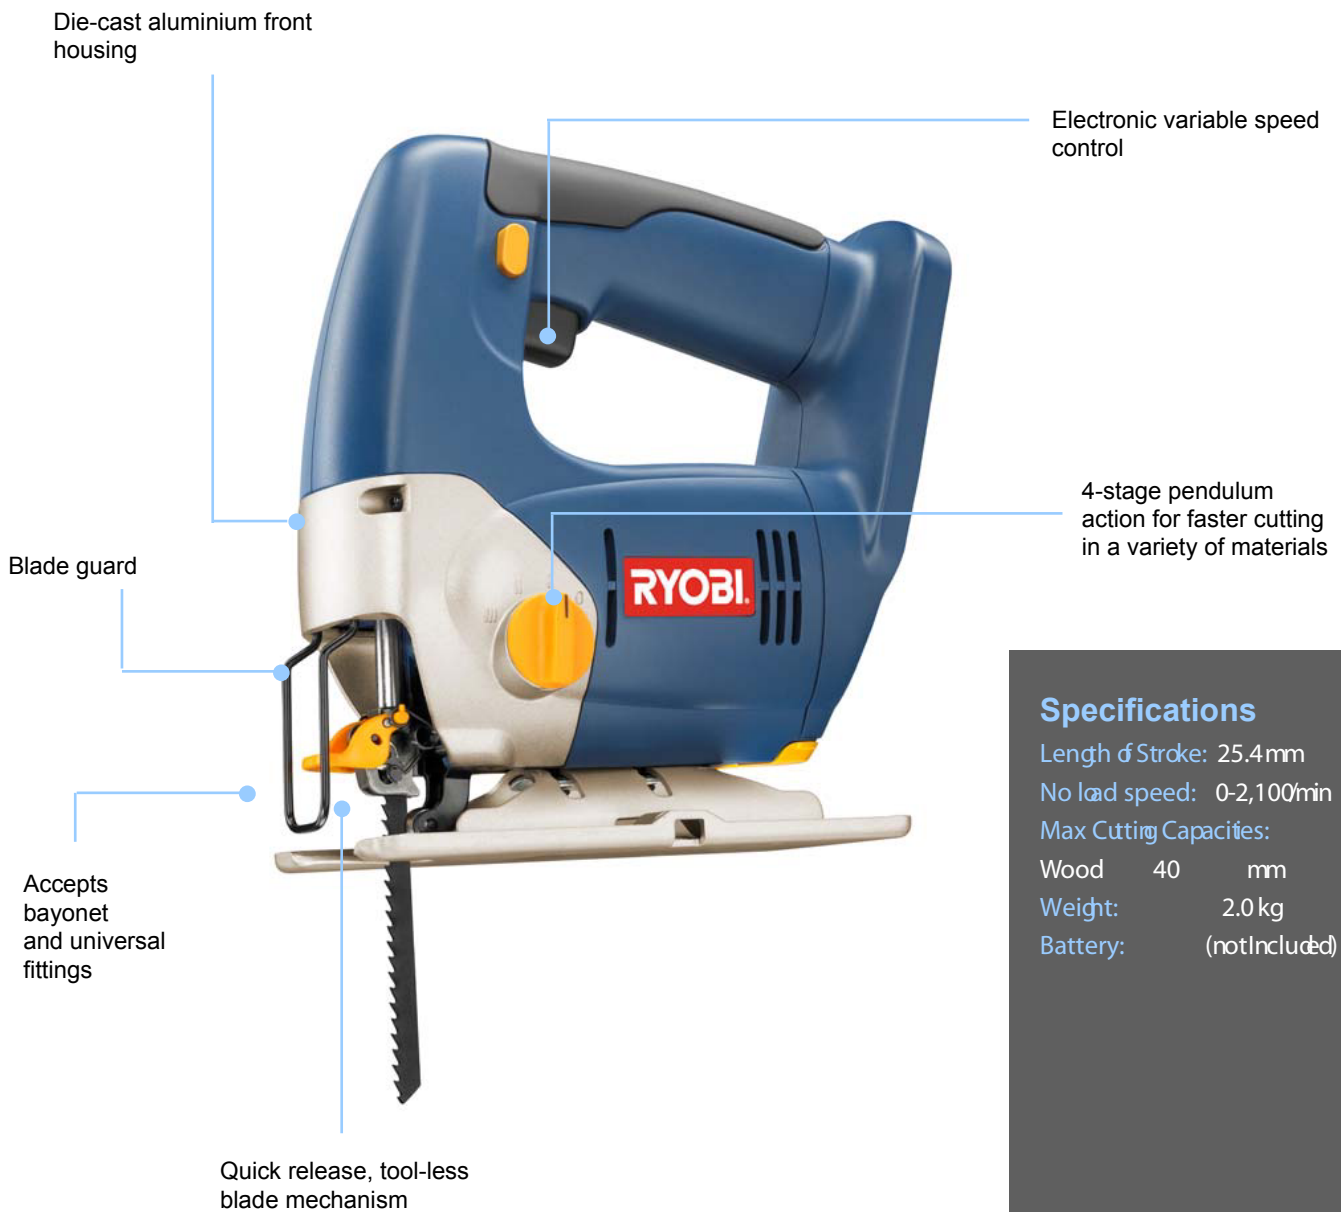

CJSP-1801QEOM

18v Jigsaw

Included as standard:

3 blades (1 blade when purchased within kit), side fence and plug-in lanyard

Specifications

Length of Stroke: 25.4mm
No load speed: 0-2,100/min
Max Cutting Capacities:
Wood 40 mm
Weight: 2.0 kg
Battery: (not included)

RYOBI