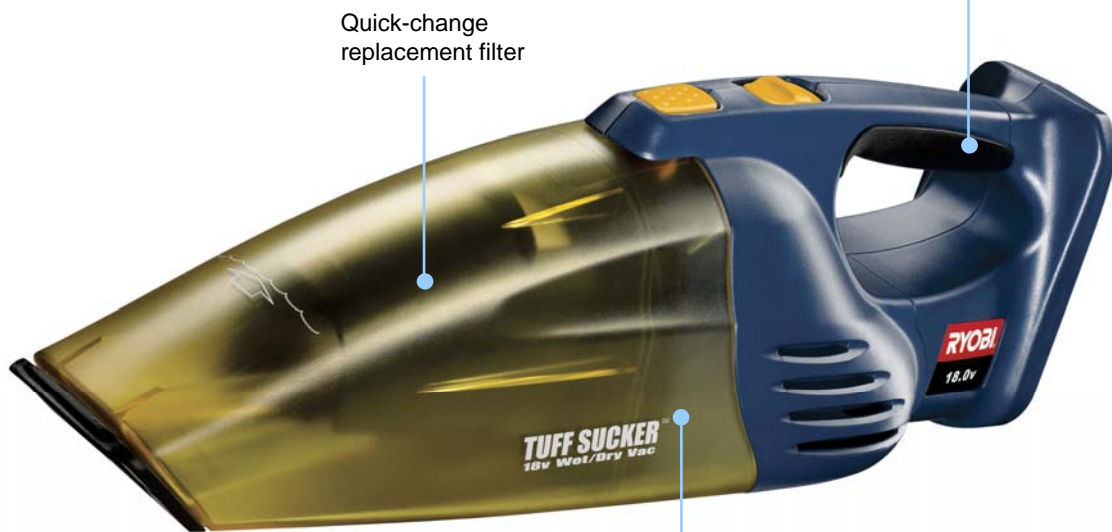

CHV-18WDM

18v Wet/Dry Hand Vac

Included as standard:

Crevice, brush and squeegee attachments and plug-in lanyard.

Cleans up both wet and dry spills

'Soft grip' overmould for improved grip and reduced vibration

Quick-change replacement filter

Easy-clean dust cup

Go anywhere fast cleaner

Specifications

Max. Air flow:	0.85m ³ /min
Collection capacity:	173ml
Weight:	0.86kg
Battery:	(Not Included)

RYOBI